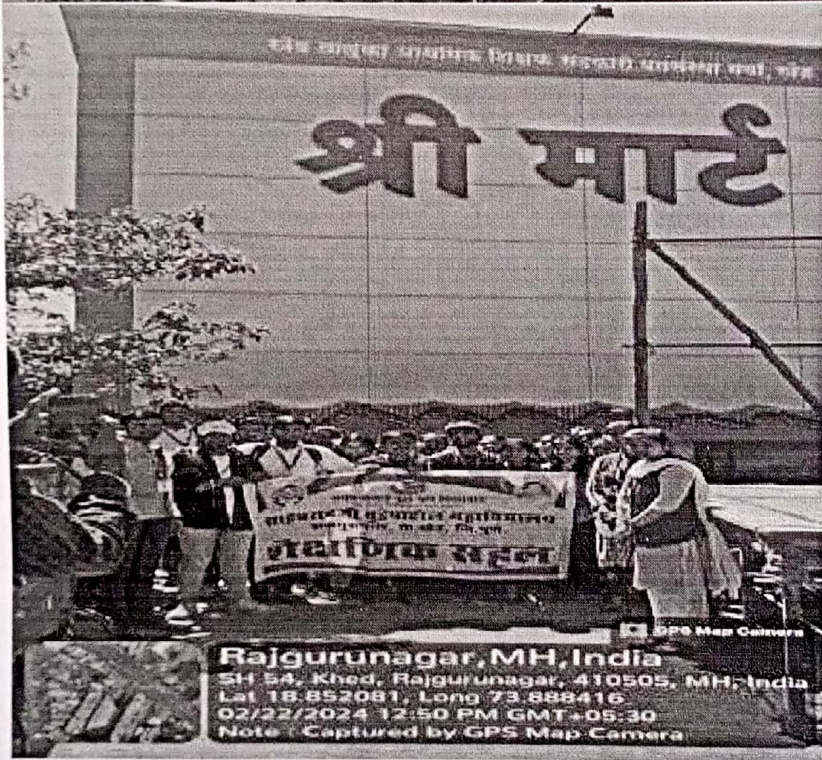

GPS Map Camera
Rajgurunagar, MH, India
SH 54, Khed, Rajgurunagar, 410505, MH, India
Lat 18.852081, Long 73.888416
02/22/2024 12:50 PM GMT+05:30
Note : Captured by GPS Map Camera

PRINCIPAL
K.T.S.P. Mandal's
Sahebraoji Buttepatil Mahavidyalaya
Rajgurunagar, Tal. Khed, Dist. Pune