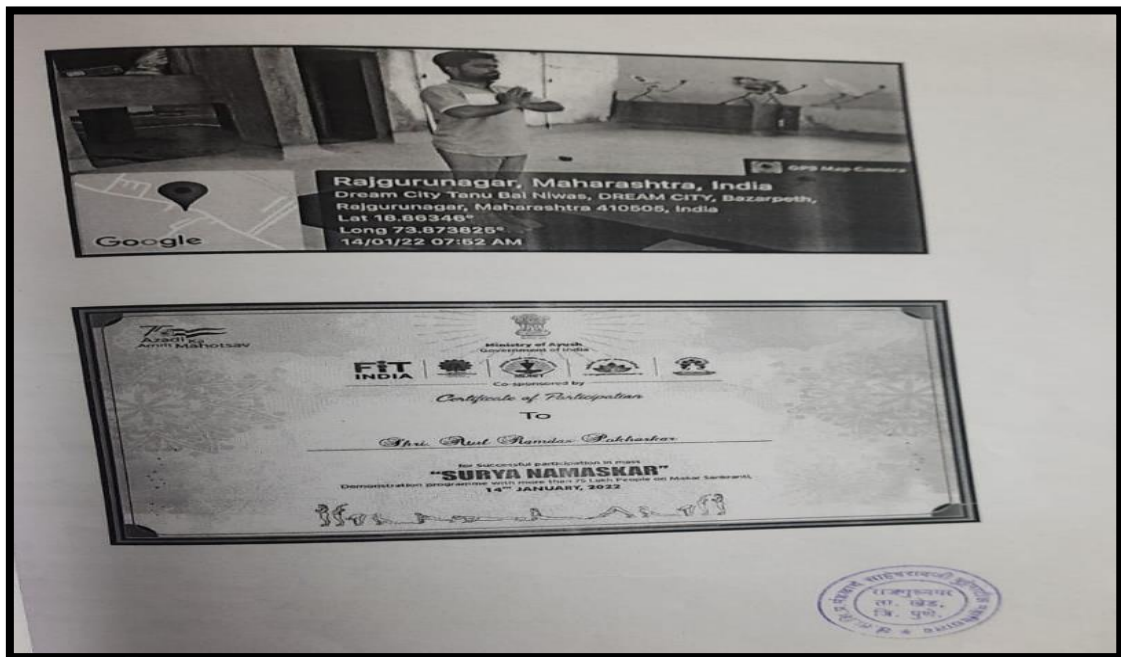

Suryanamskar initiative

PRINCIPAL
K.T.S.P. Mandal's

Sahabraoji Buttepati Mahavidyalaya
Rajgurunagar, Tal. Khed, Dist. Pune.