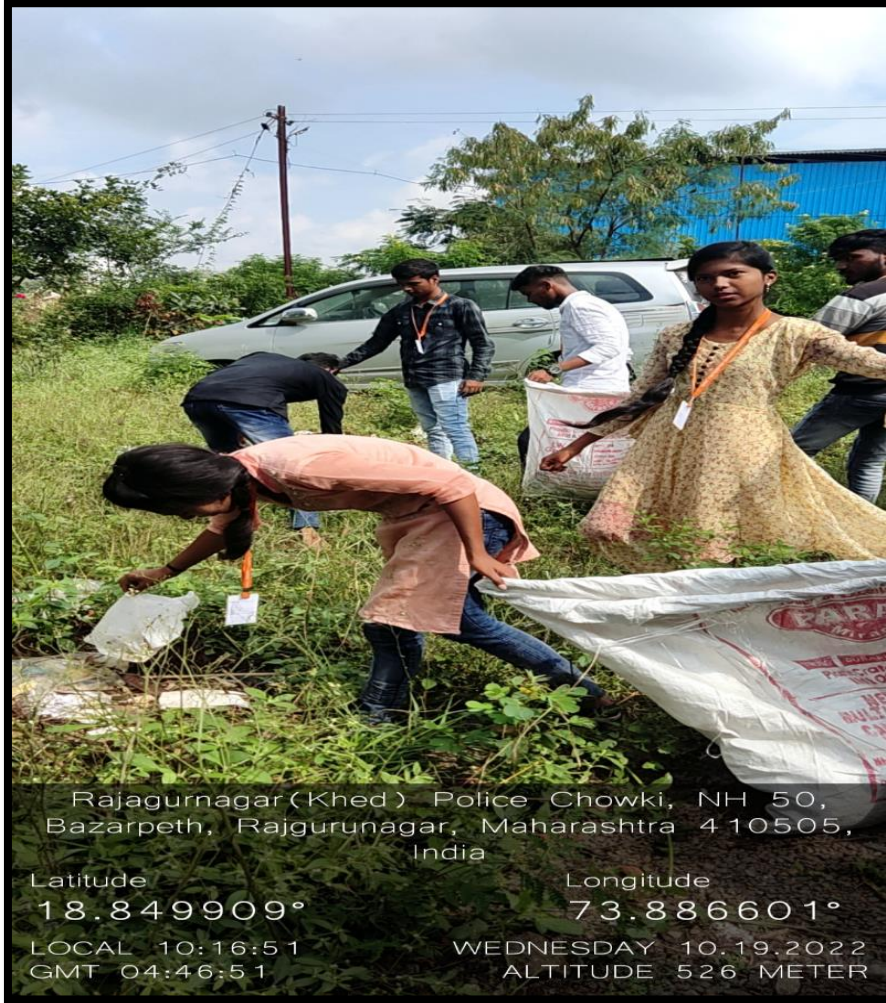

Campus Cleanness

Campus Cleanness Programme

PRINCIPAL
K.T.S.P. Mandals'

Sahebraoji Buttepatil Mahavidyalaya
Rajgurunagar, Tal. Khed, Dist. Pune.